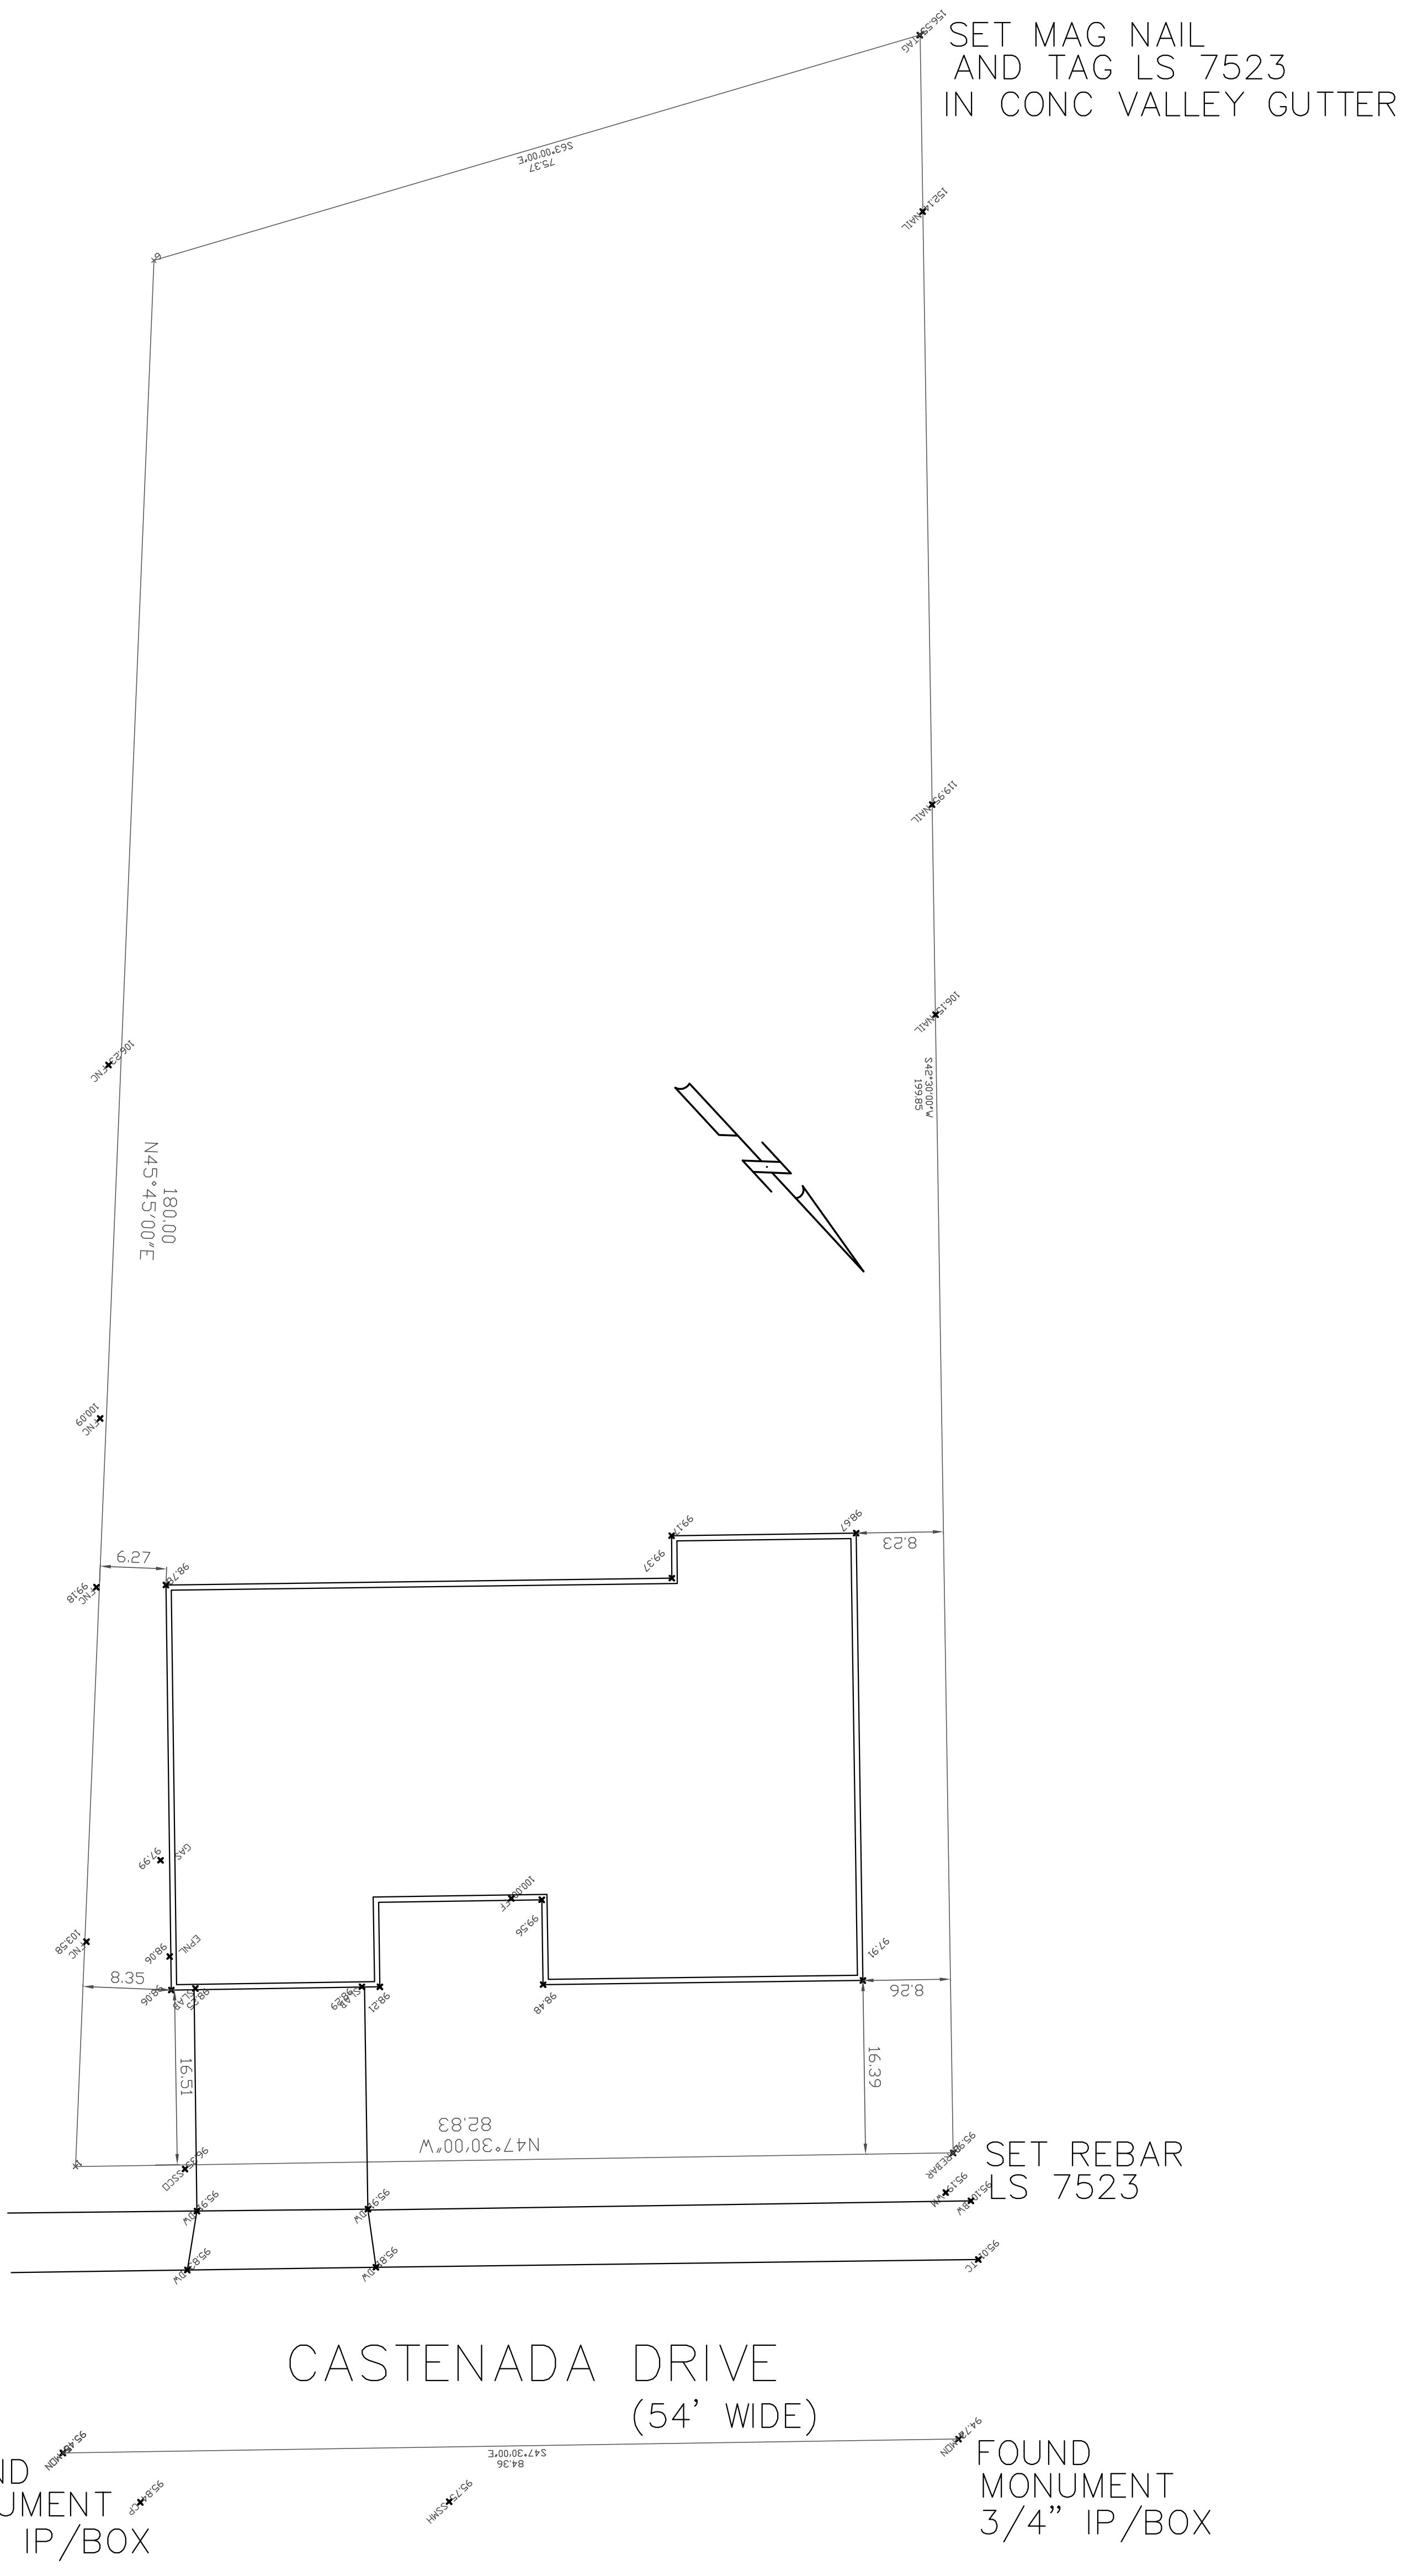

BUILDING LOCATION AND NORTHWEST LOT LINE
359 CASTENADA DRIVE, MILBRAE, CA 94030
APN 025-041-110 LOT 9, BLOCK 24, VOL 45 MAPS, PAGE 48
MILLS ESTATE NO. 12
SAN MATEO COUNTY

Scale 1" = 10'

REVISIONS	
DATE	DESCRIPTION
Δ	
Δ	
Δ	

JOB NO.	08100
SCALE:	1" = 10'
DWN:	KA
DATE:	10-21-08